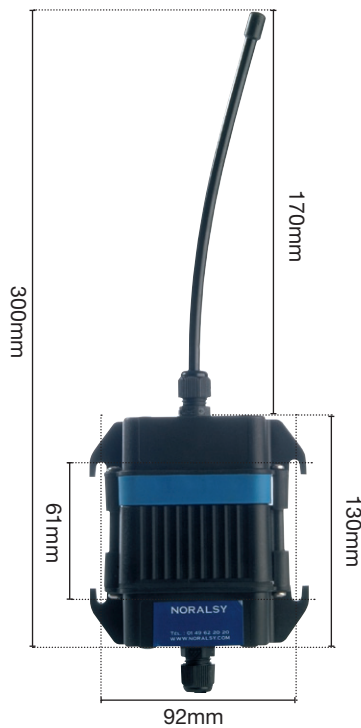

LHF42 range coded radio access control receivers

Q N° 200

① LHF42 (Standard antenna)

② LHF42-A (Directional antenna)

Dimensions code: See LHF42 data sheets.

[DOWNLOAD IMAGE](#)

Internet connection required

NOTES

LHF42 range coded radio receivers for vehicle entrances. Used in conjunction with TELBIPHF42 coded radio transmitters.