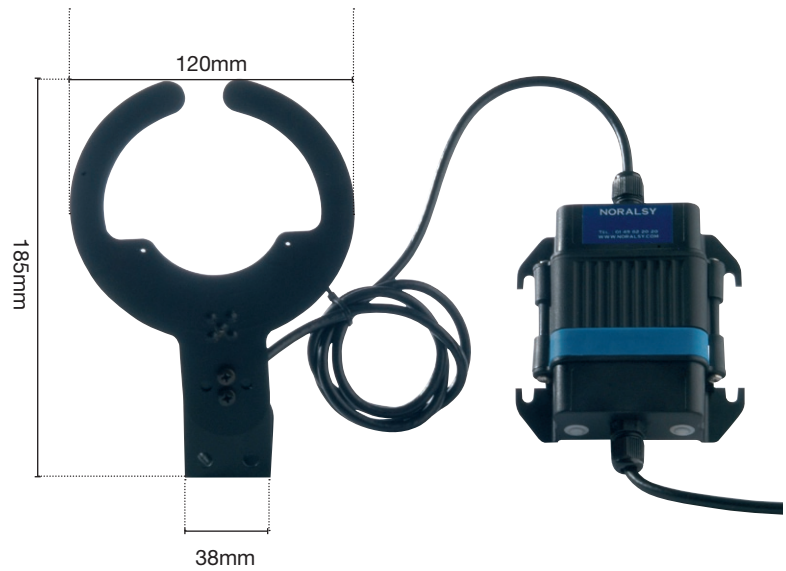

LHF42 range coded radio access control receivers

Q N° 200

① LHF42 (Standard antenna)

② LHF42-A (Directional antenna)

Dimensions code: See LHF42 data sheets.

[DOWNLOAD IMAGE](#)

Internet connection required

NOTES

LHF42 range coded radio receivers for vehicle entrances. Used in conjunction with TELBIPHF42 coded radio transmitters.