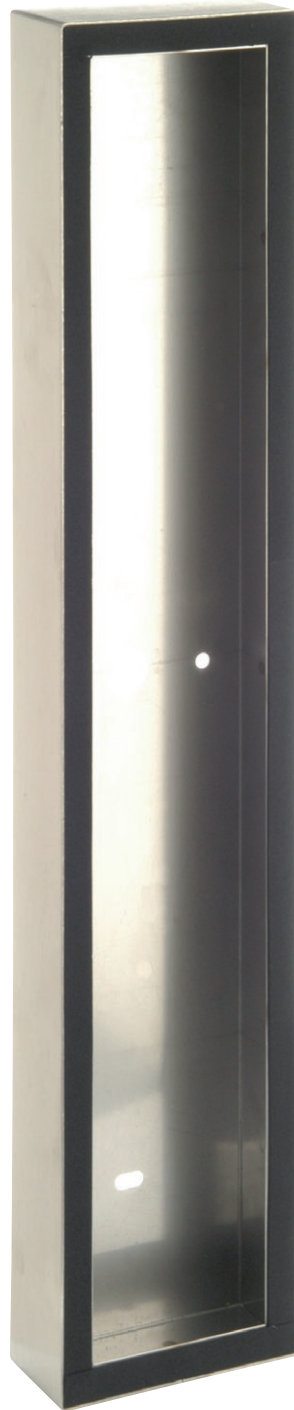

6SL box

Q N° 9070

6SL BOX

BS316 grade surface
stainless steel housing,
externally rated.

Dimensions code: 6SL

[DOWNLOAD IMAGE](#)

Internet connection required

NOTES

6SL BACK

BS316 grade surface stainless steel housing, externally rated.