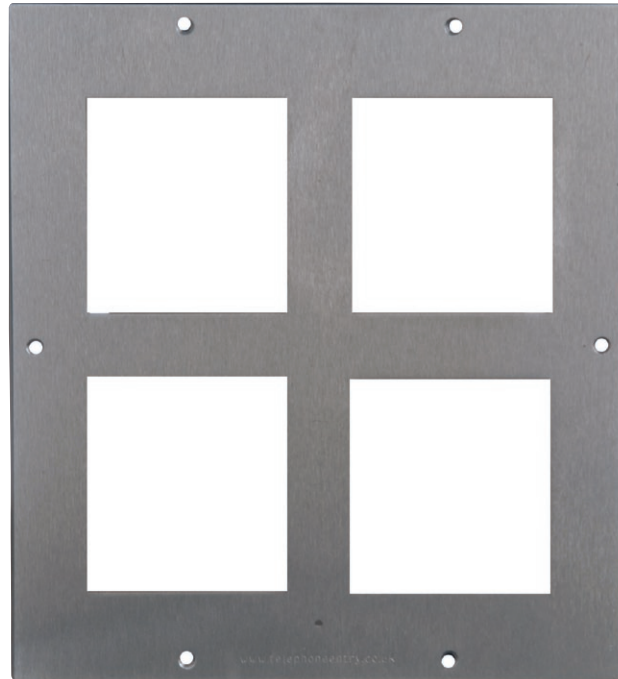

4 facia

Q N° 9222

4 FACIA

BS316 grade stainless steel facia.

Dimensions code: 4 module housing

[DOWNLOAD IMAGE](#)

Internet connection required

NOTES

4 FACIA

Capacity 4 modules. BS316 grade stainless steel facia.