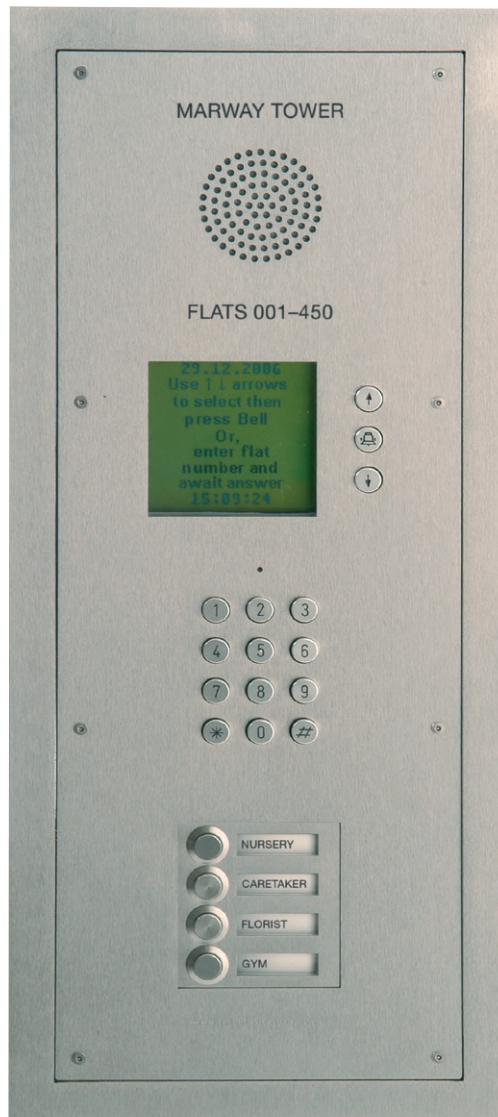

TVTEL 2K-FLM + MIBN4

Q N° 5406

TVTEL 2K-FLM + MIBN4 (4 call-button with name windows module) flush flanged BS316 grade s.steel anti-vandal.

STANDBY SCREEN

Use ↑ ↓ arrows to select then press Bell
Or, enter flat number and await answer

A selection of screens are available.

Engraving will be site specific with NACD providing a suggested wording and layout to the client for final approval.

Dimensions code: 2K-FLM

[DOWNLOAD IMAGE](#)

Internet connection required

NOTES

TVTEL 2K RANGE VISITOR PANEL WITH:

- Scroll name/information display plus bell call.
- Keypad for calling and access control.
- Audio and visual reassurance messaging for visitor and resident.
- Time, day, date programmable trades facilities via button and/or keypad code(s).
- Free issue TVTEL® software.