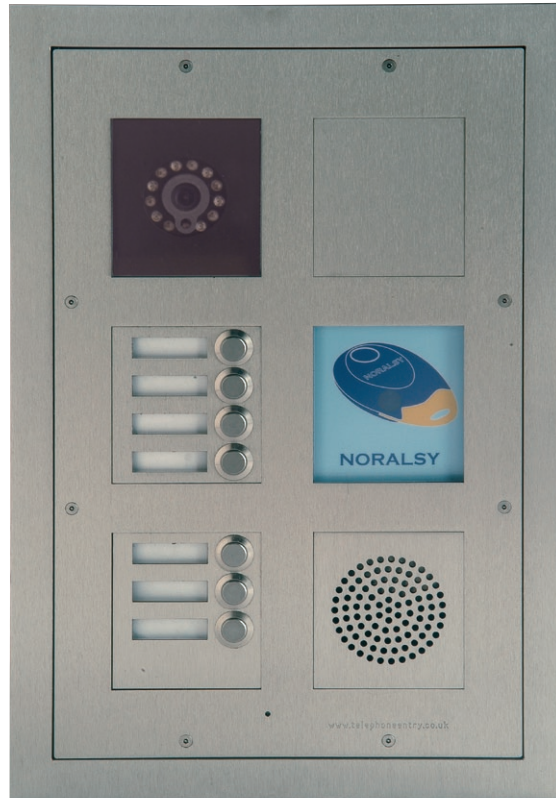

6F + MIVID + MIBN4 + MIBN3 + MIV + MLP3 + MIHP6

Q N° 8318D

7 call-buttons with windows,
flush flanged BS316 grade s.steel
anti-vandal video entry panel with
MLP3 proximity reader.

Engraving will be site specific
with NACD providing a
suggested wording and layout
to the client for final approval.

Dimensions code: 6F

[DOWNLOAD IMAGE](#)

Internet connection required

NOTES

VIDEO DOOR ENTRY PANEL

6F + MIVID + MIBN4 + MIBN3 + MIV + MLP3 + MIHP6