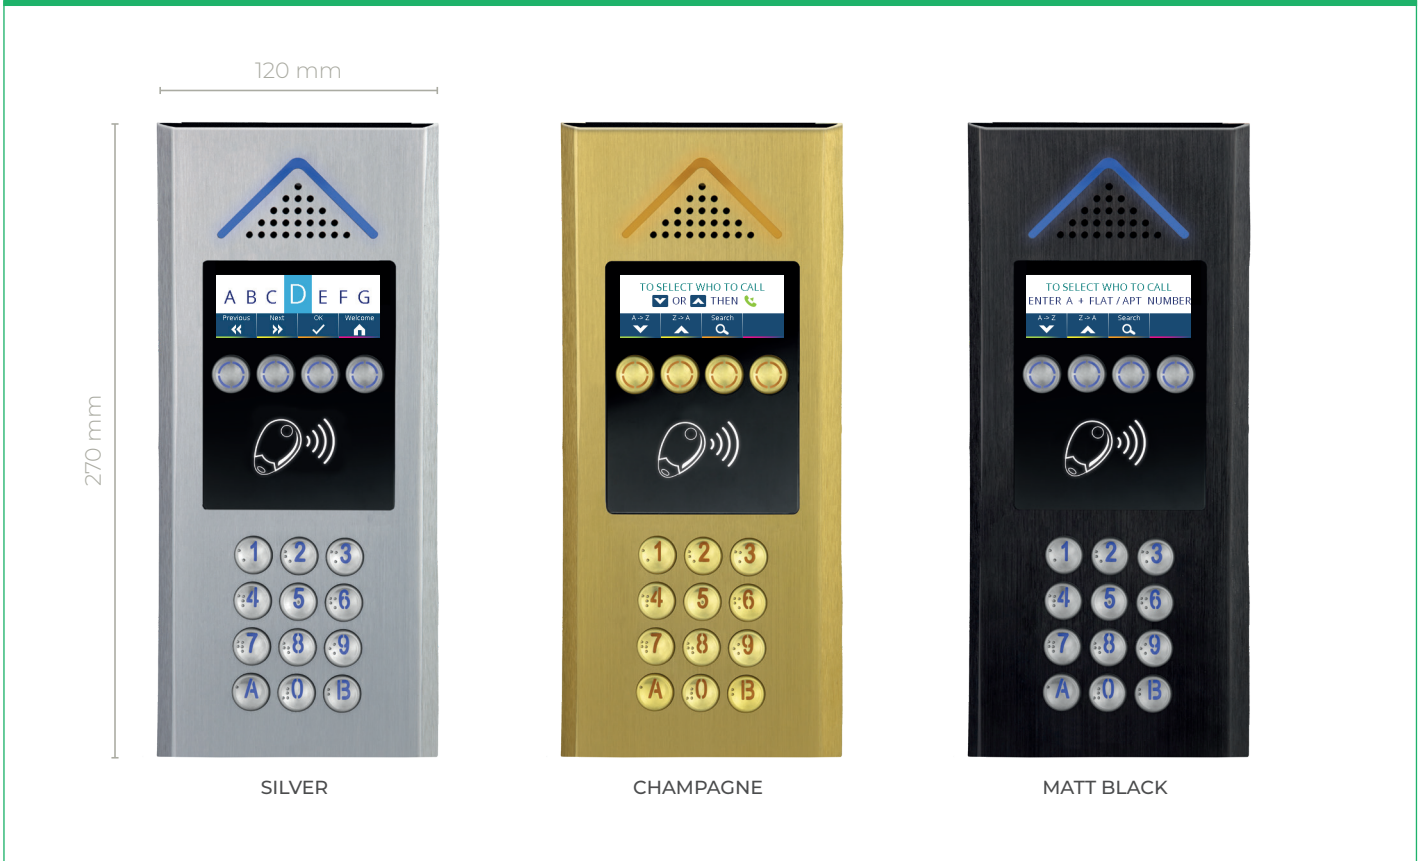

IPGUARD MINI 4G/IP

TP4G-A	Silver
TP4G-D	Champagne
TP4G-N	Matt black

KIT, IPGUARD MINI 4G/IP + CONTROL UNIT (EVE196-X3) FOR PROXIMITY READER + REMOTE AERIAL (ZAN1055)

DTP4G-A	Silver
DTP4G-D	Champagne
DTP4G-N	Matt black

ACCESSORIES

PSU	AR125	12V-5A DIN rail
SURFACE BOXES	BSA3	Surface housing silver
	BSD3	Surface housing champagne
	BSN3	Surface housing matt black
SECURITY TOOL	ZVTE1050	Security tool
AERIAL	ZAN1055	Remote aerial including 5m cable
ROUTER	IGSM4G01	4G router, max distance 80 metres from panel using Class E (CAT6) U/UTP cable
EXTENSION CABLES *	ZCAB54-M	Cable for remote aerial (5 metres)
	ZCAB53-M	Cable for remote aerial (10 metres)
	ZCAB52-M	Cable for remote aerial (15 metres)

IPGUARD MINI 4G/IP SMART TECHNOLOGY

4G/IP

VISITOR DOOR ENTRY

ACCESS ■ COMMUNICATIONS ■ CCTV

+44 (0) 1442 211848
sales@nacd.co.uk

www.nacd.co.uk
f in nacdLtd

Unit 8, Heron Business Park, Eastman Way,
Hemel Hempstead, Hertfordshire, HP2 7FW

ANTI-CLONE
GUARANTEE

Police Preferred Specification