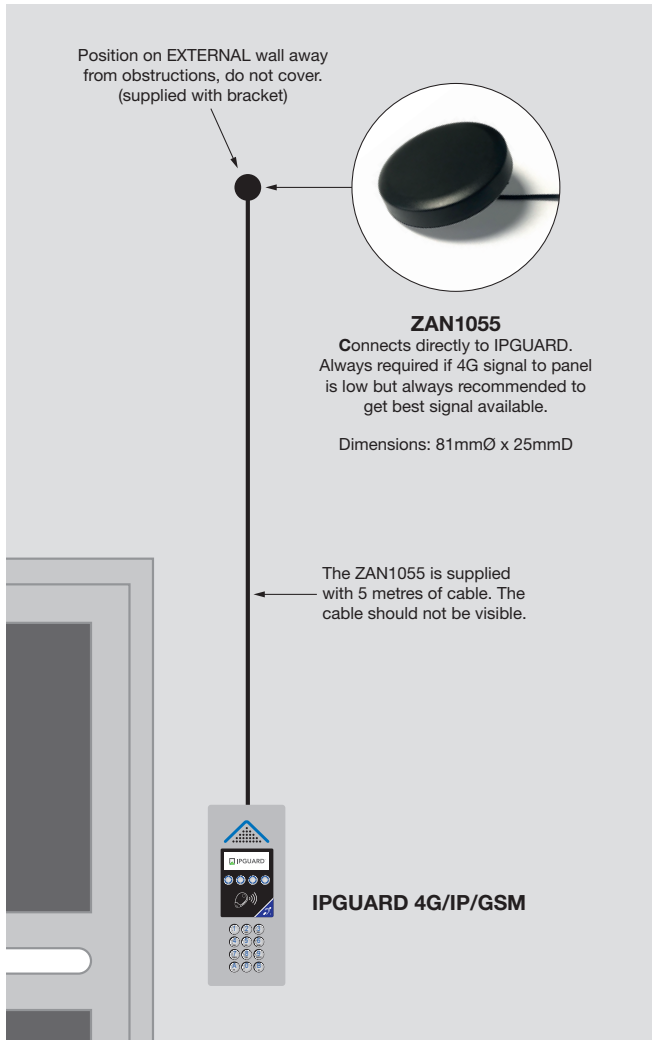

# IPGUARD ZAN1055 AERIAL WITH FIXING BRACKET

## Option 1

GSM Aerial connected directly to IPGUARD.

## Option 2

GSM Aerial located on roof of building.