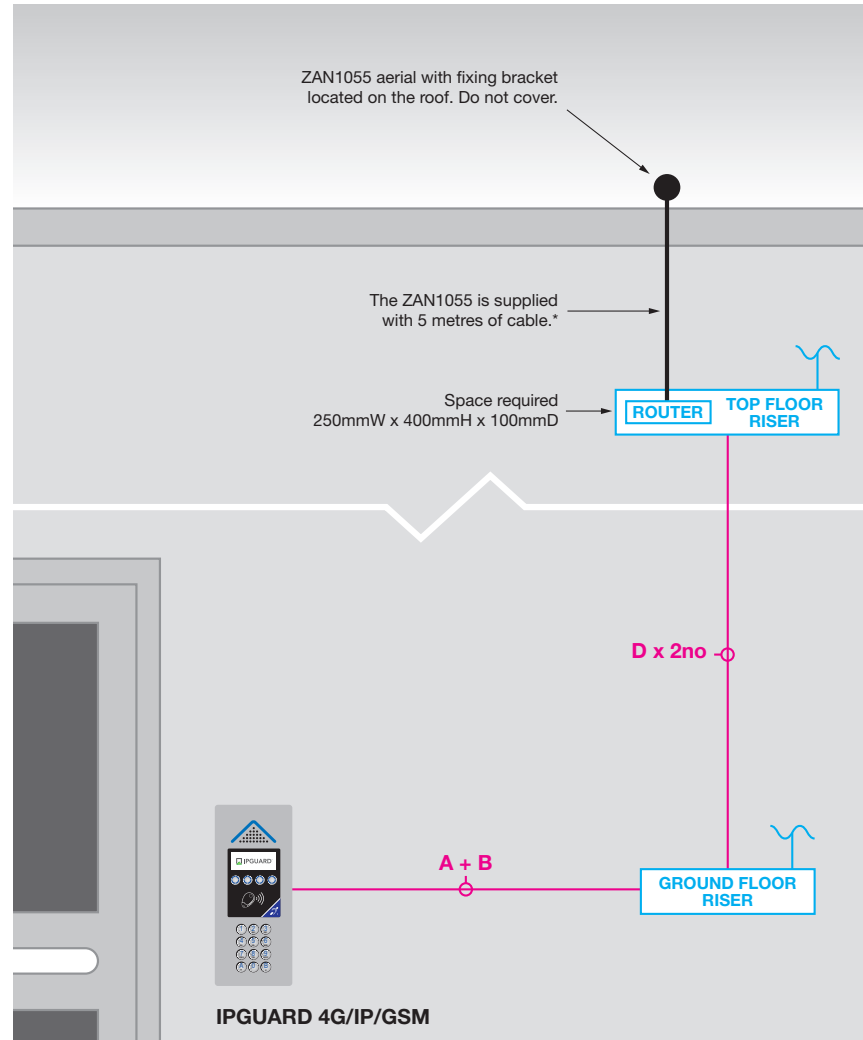

# IPGUARD ZAN1055 AERIAL WITH FIXING BRACKET

## Option 1

GSM Aerial connected directly to IPGUARD.

## Option 2

GSM Aerial located on roof of building.