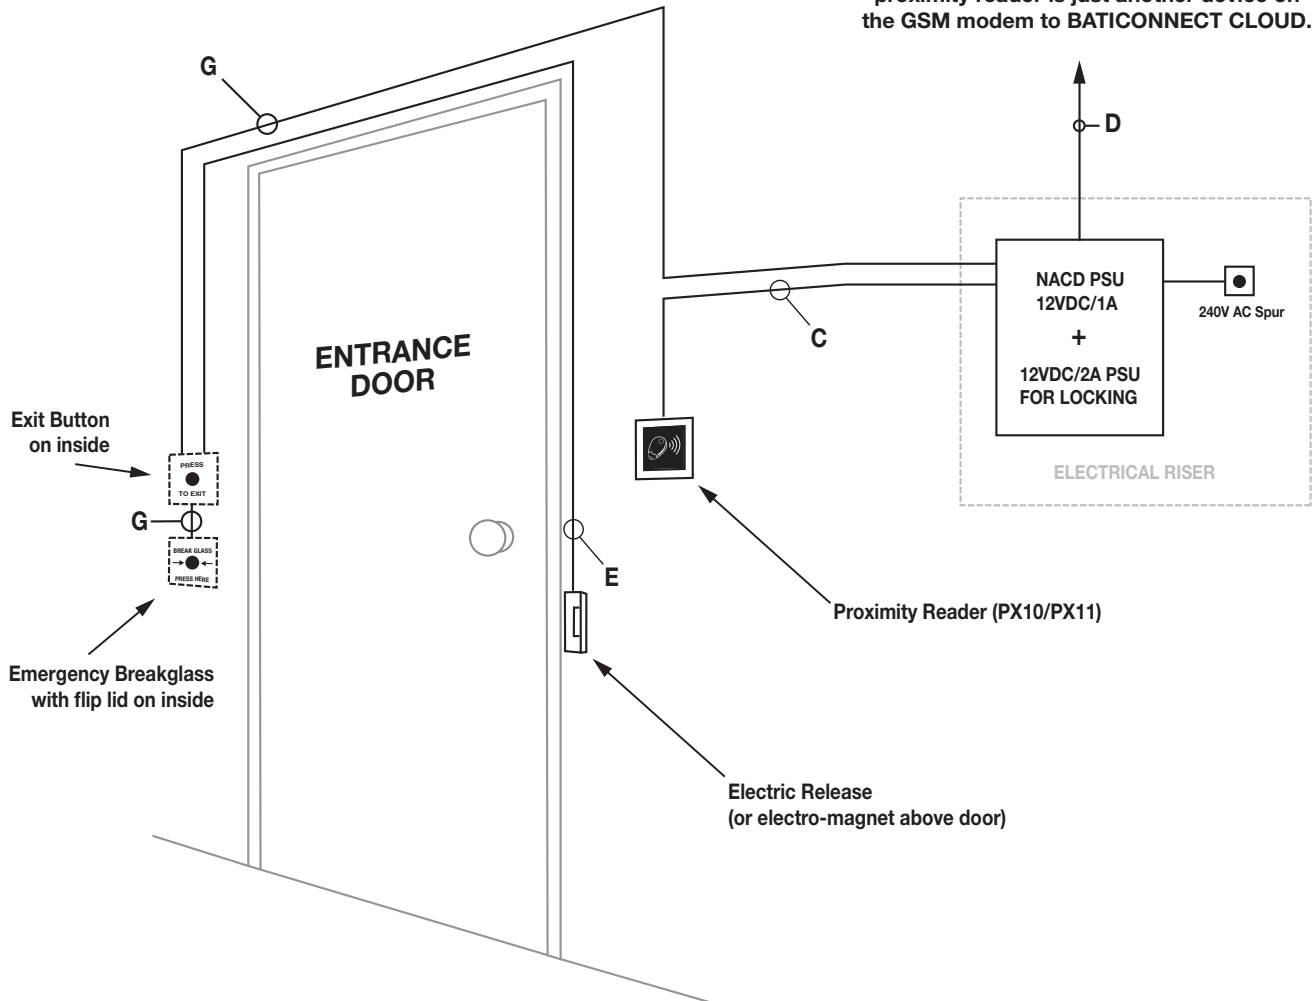

PX10/PX11 Proximity Reader, BATICONNECT CLOUD

T N°: 12000A

Proximity reader is part of a larger
NACD access control network.

Connects directly to an IPGUARD panel (D2 bus), or to another EVE196-X3-RS control unit (D2 bus) on the network. The proximity reader is just another device on the GSM modem to BATICONNECT CLOUD.

CABLING

- C** Class E (CAT6) U/UTP
+ Earth 1.5mm² (6491X)
- D** Class E (CAT6) U/UTP
- E** Lock circuit cable ref. 4 x 1 YY/LSZH per lock
(4-core, 1mm²/core)
- G** Lock circuit cable ref. 4 x 1 YY/LSZH per lock
(4-core, 1mm²/core)
+ Class E (CAT6) U/UTP x 1no