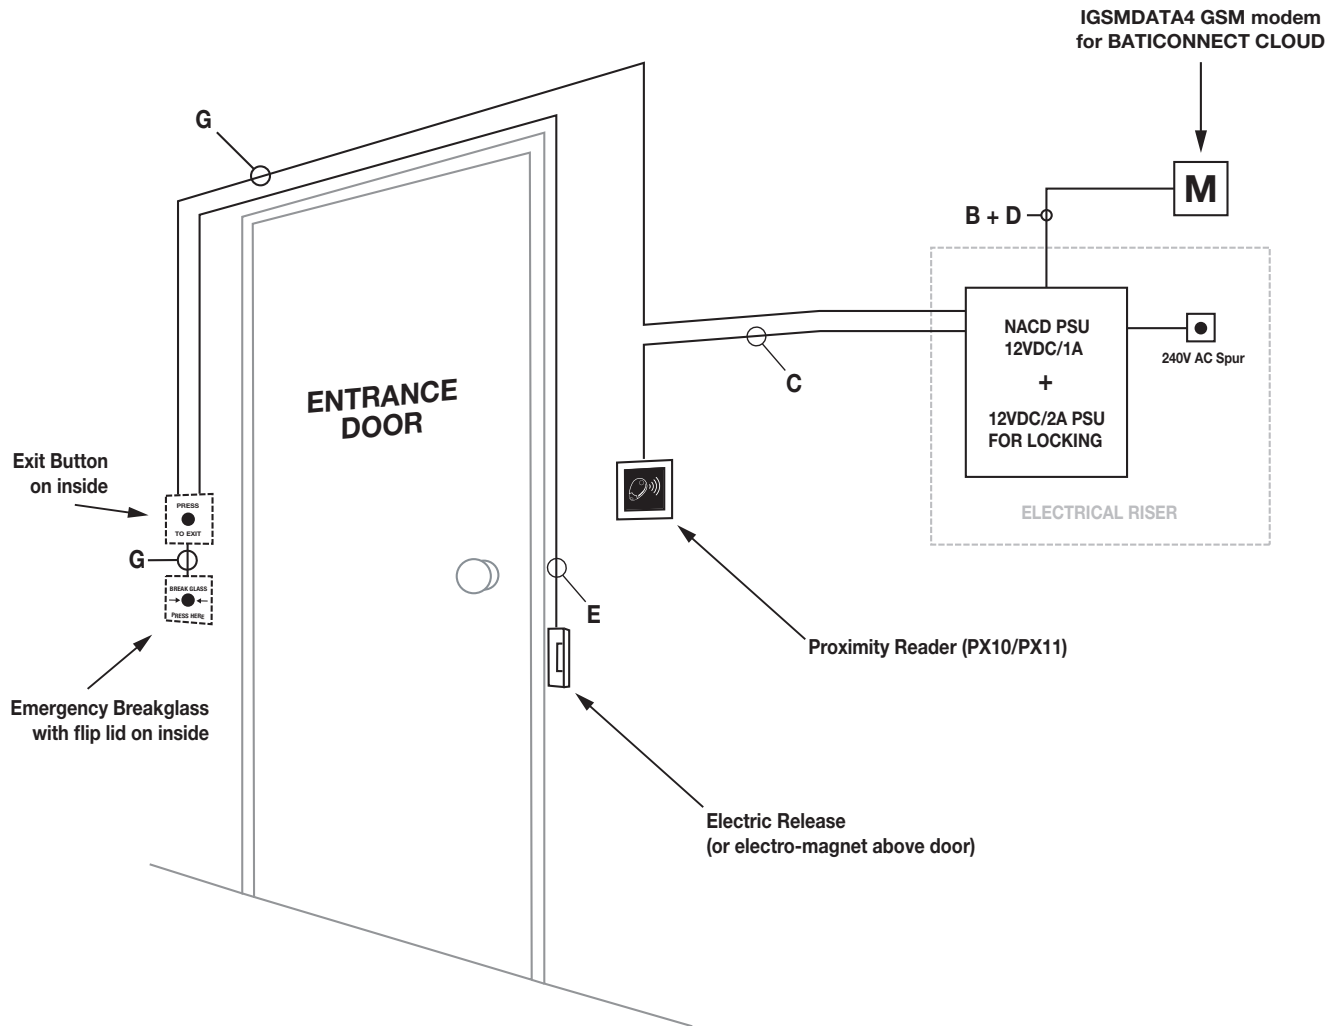

PX10/PX11 Proximity Reader, BATICONNECT CLOUD

T N° 12000B

Proximity reader is NOT part of a larger NACD installation and therefore requires its own GSM data modem for BATICONNECT CLOUD.

CABLING

- B** 3-core 1.5mm² flex cable (3183Y)
- C** Class E (CAT6) U/UTP
+ Earth 1.5mm² (6491X)
- D** Class E (CAT6) U/UTP
- E** Lock circuit cable ref. 4 x 1 YY/LSZH per lock
(4-core, 1mm²/core)
- G** Lock circuit cable ref. 4 x 1 YY/LSZH per lock
(4-core, 1mm²/core)
+ Class E (CAT6) U/UTP x 1no