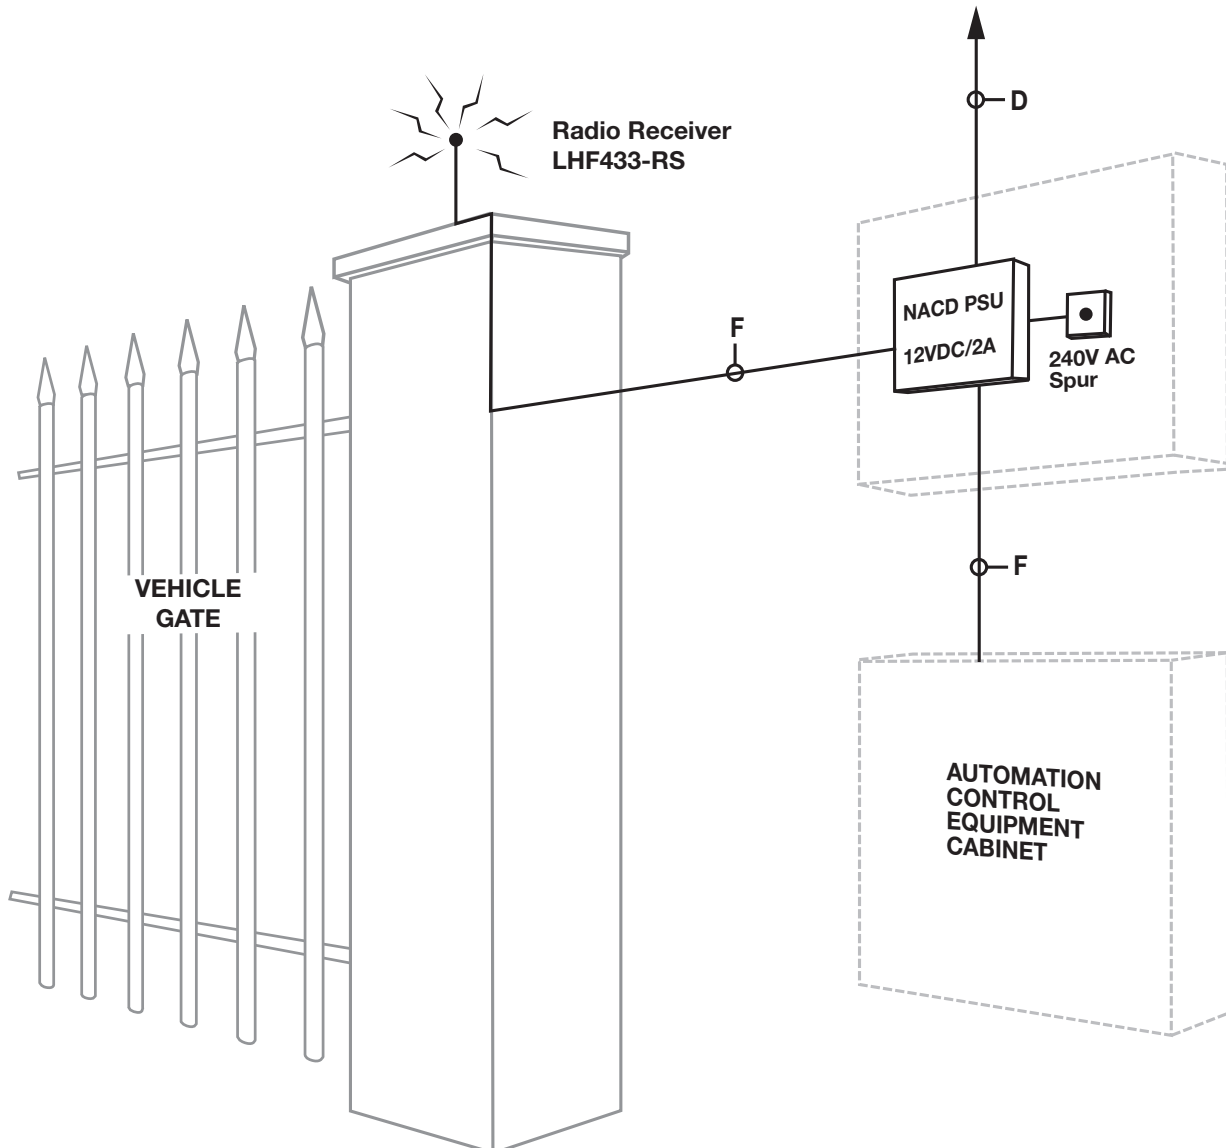

LHF433-RS Radio Receiver, BATICONNECT CLOUD

T N° 12010A

**LHF433-RS is part of a larger
NACD access control network.**

Connects directly to an IPGUARD panel (D2 bus), or to an EVE196-X3-RS control unit (D2 bus) on the network. The LHF433-RS is just another device on the GSM modem to BATICONNECT CLOUD.

CABLING

- D** Class E (CAT6) U/UTP
- F** Class E (CAT6) U/UTP x 2no