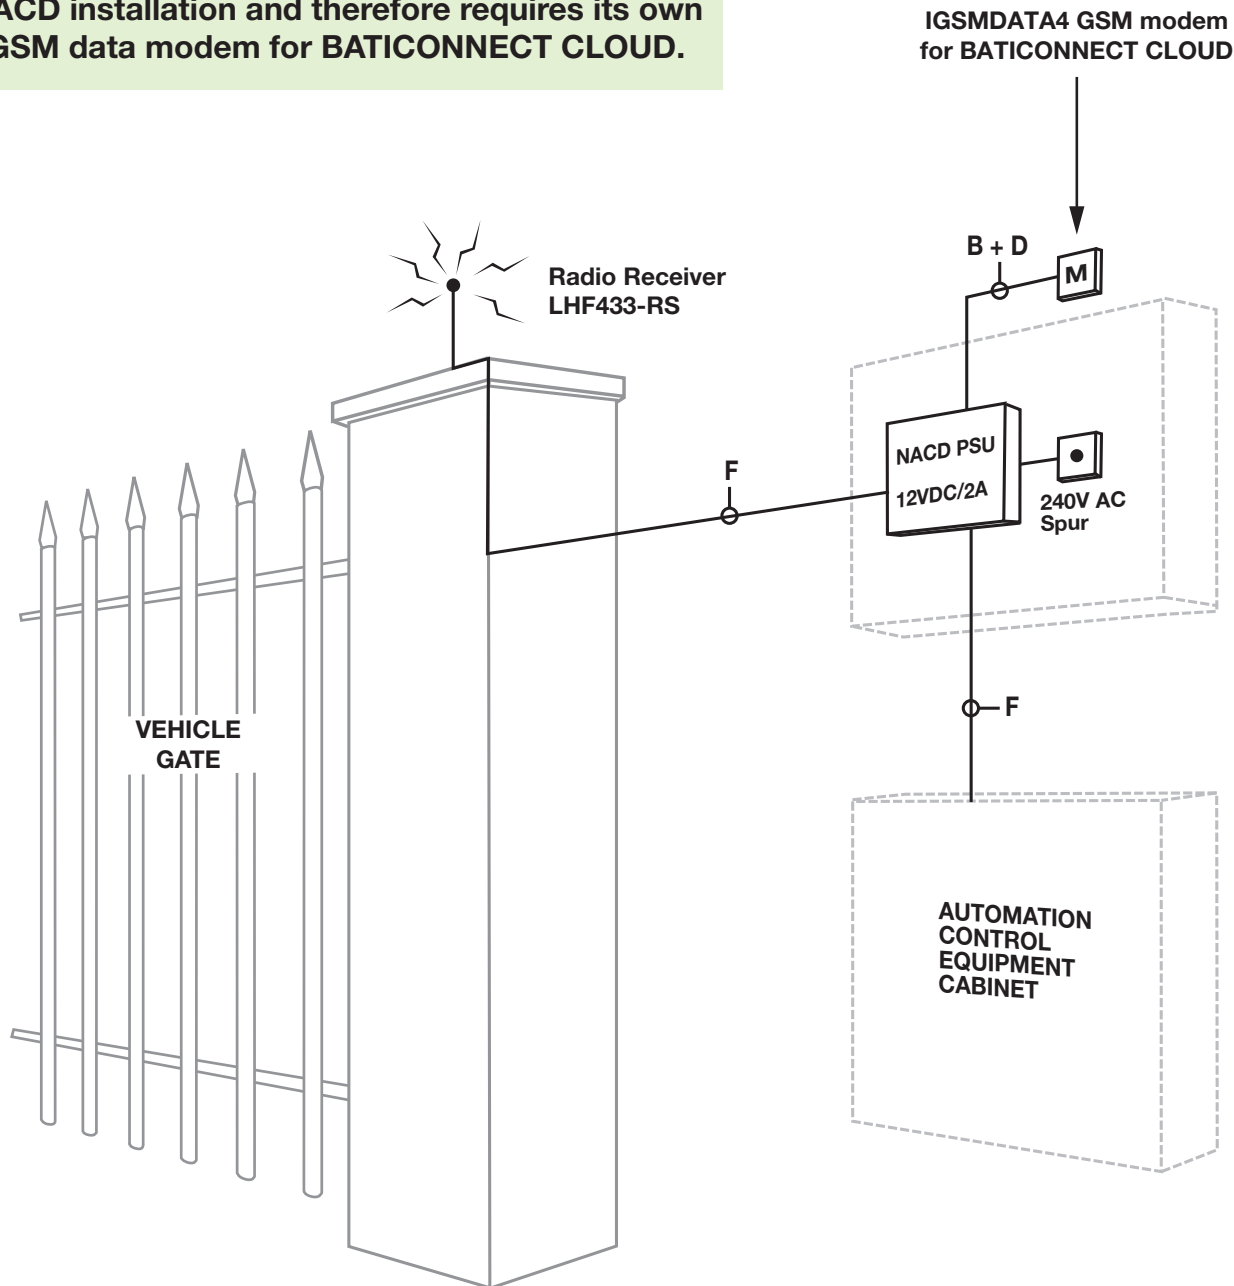

LHF433-RS Radio Receiver only, BATICONNECT CLOUD

T N° 12010B

LHF433-RS radio receiver is NOT part of a larger NACD installation and therefore requires its own GSM data modem for BATICONNECT CLOUD.

CABLING

- B** 3-core 1.5mm² flex cable (3183Y)
- D** Class E (CAT6) U/UTP
- F** Class E (CAT6) U/UTP x 2no