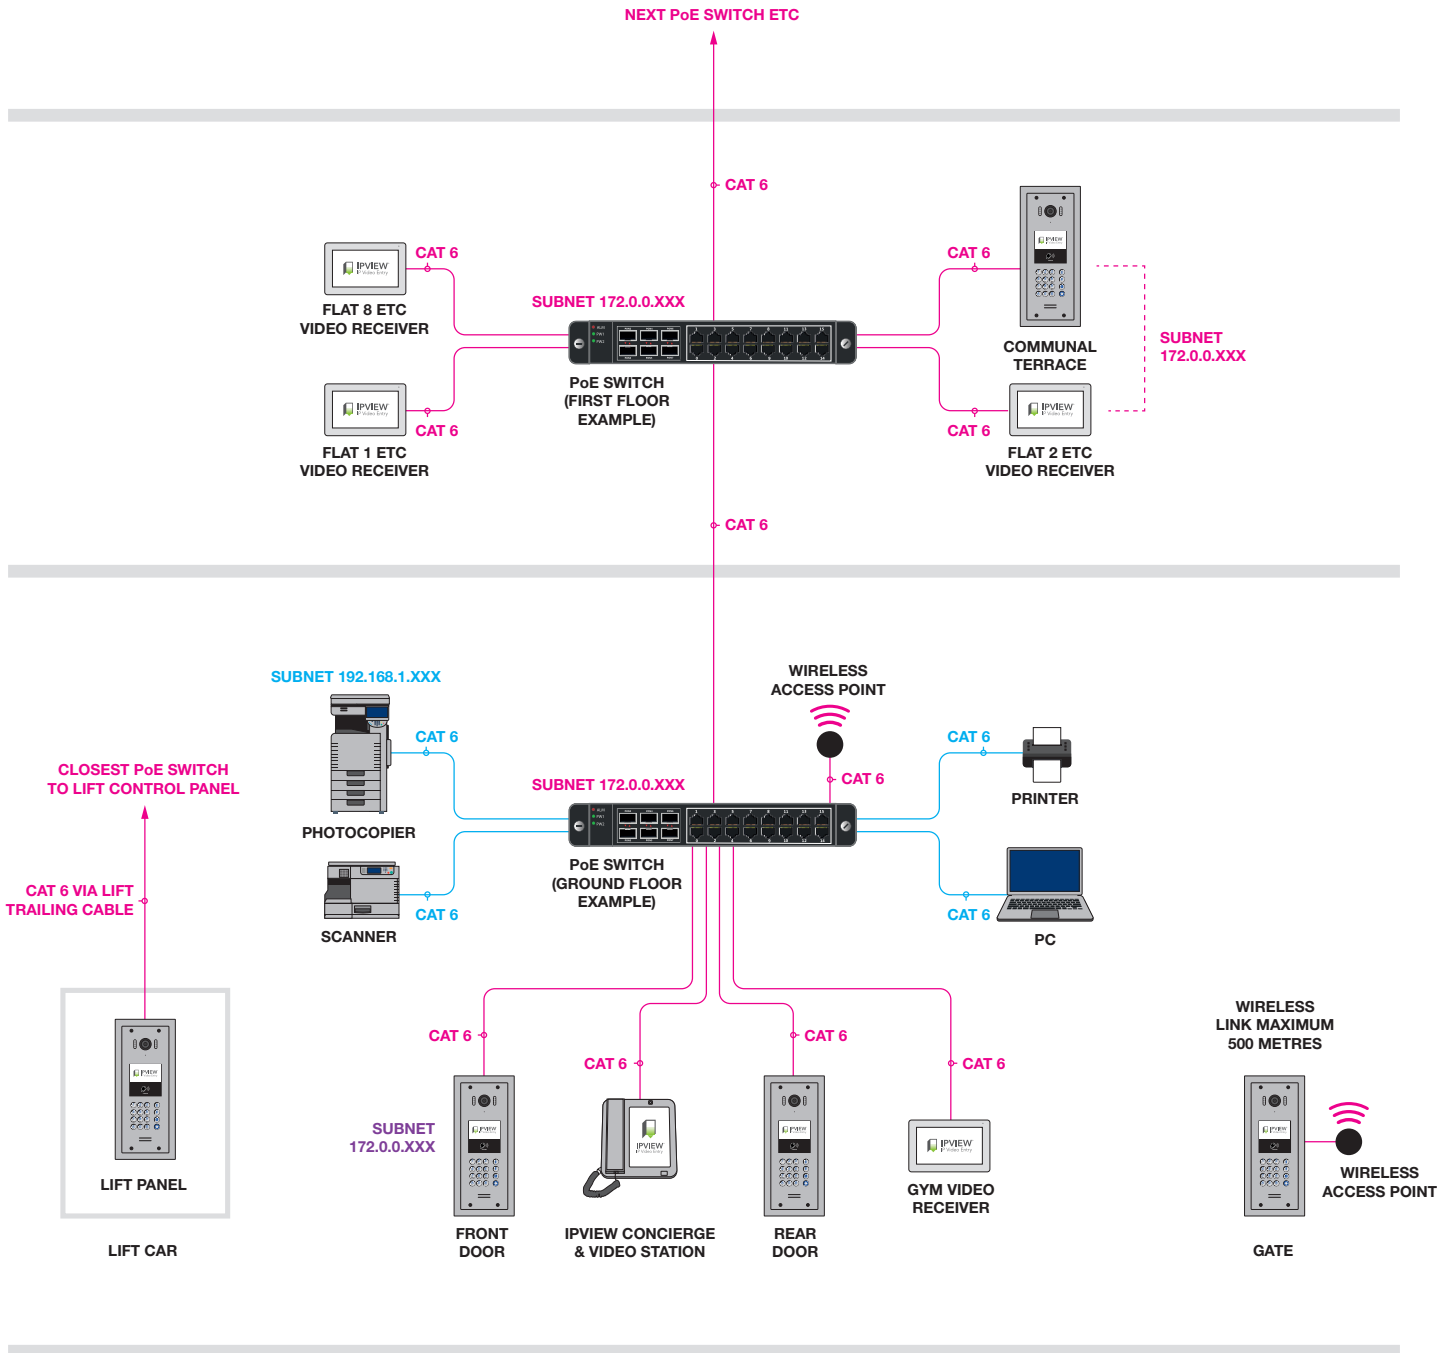

IPVIEW FULL IP PoE VIDEO ENTRY SYSTEM (AND ALL OTHER FULL IP PoE BRANDS!)

PoE = Power Over Ethernet.

Electrical power, network connection and control signals are on the same cable. Office computers, photocopiers, printers etc are on a PoE network.

IP = Internet Protocol.

The rules for communication over the internet; sending mail, streaming video, connecting to a website etc. An IP address identifies a network / device on the internet.