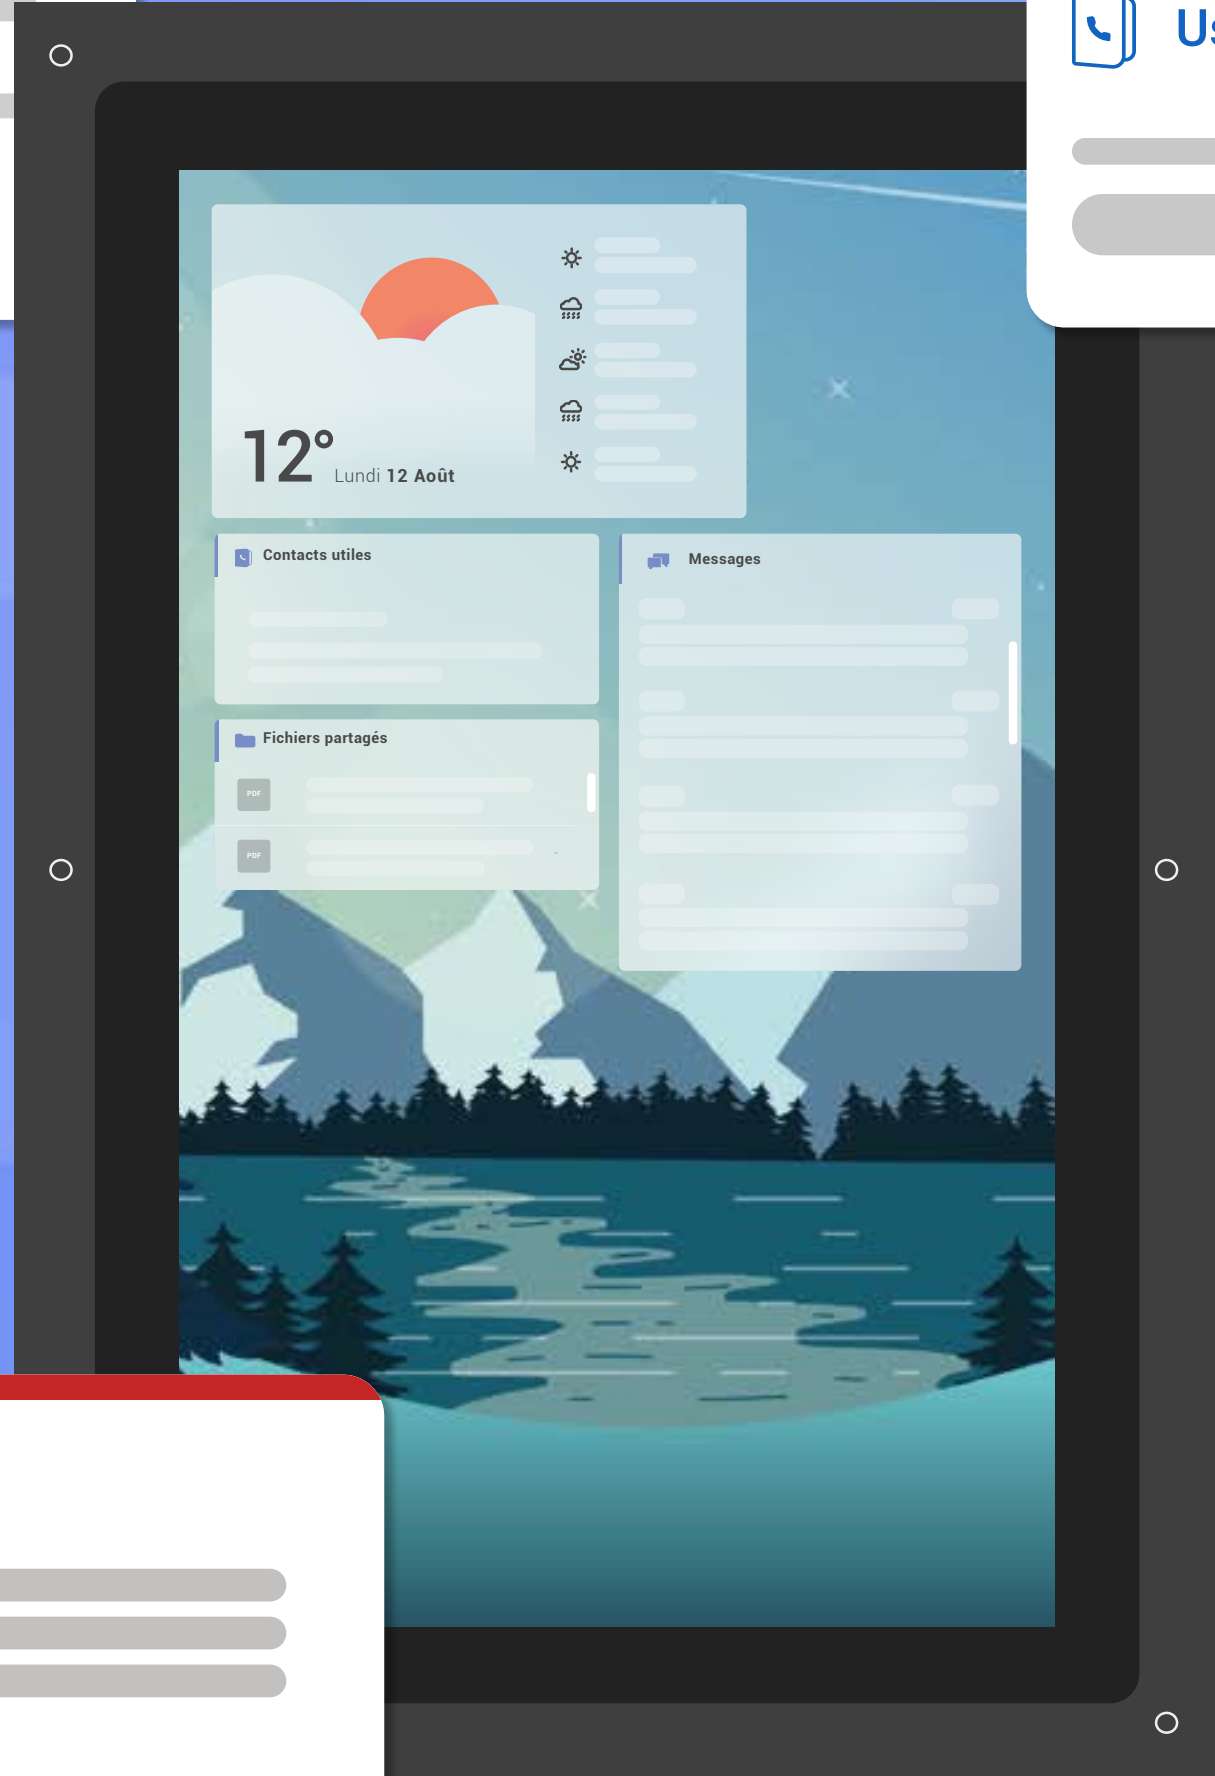

 **Signage**

- _____
- _____
- _____

 **Useful Contacts**

 **Messages**

20° Wed. 7 July.

IPNOTICEBOARD™

4G/IP/GSM SMART TECHNOLOGY

Digital Interactive NoticeBoard

IPNOTICEBOARD™ is an environmentally friendly and effective means of communication.

Inform your visitors using standardized visuals, messages, promotional material and videos

Manage them remotely and in real-time !

Useful Contacts

Provide your visitors with the ability to easily access important contacts

Contents

43" screen

21" screen

Two screen sizes, one goal

Whether you are looking for simple aesthetic integration in a public space, increased protection against vandalism or outdoor installation, IPNOTICEBOARD will have a model.