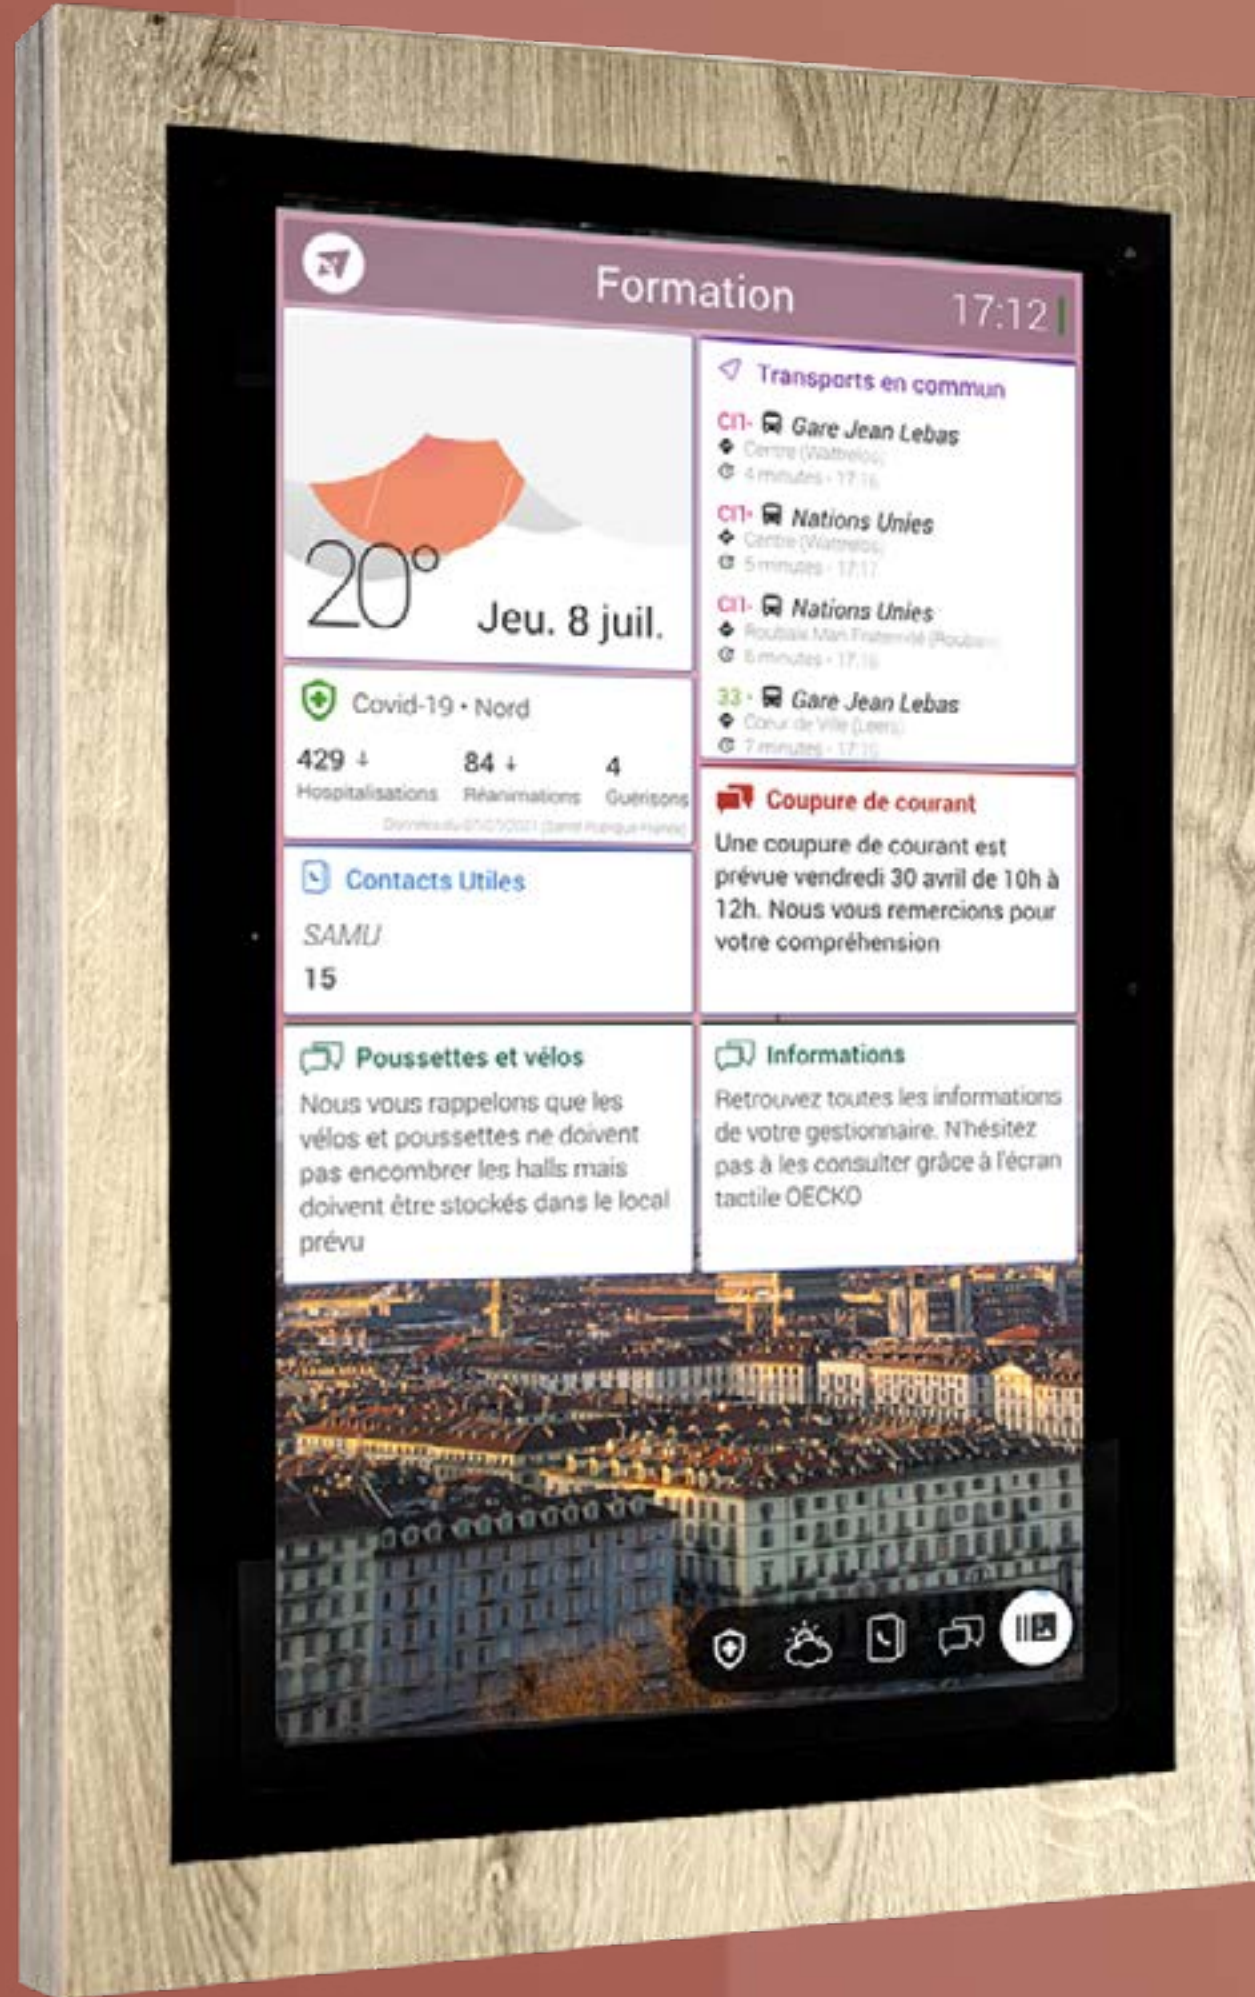

- HD display
- High luminosity
- Capacitive touch
- Anti-vandal resistance IK6 (IK8)
- Anti-vandal screws
- 4G subscription (optional)

43" screen
FLUSH

 4G LTE
Integrated

 Shock
resistant

 External
applications

 220V
Connection

Surface Mounting
Finish : S1X

Flush Mounting
Finish : E1X

NACD

ACCESS • COMMUNICATIONS • CCTV

FLUSH FIXING FRAMES

21" screen FLUSH

Special wood frames to suit premium settings.

Choose the colour to suit.

Manage all your screens remotely and in real-time via the free CLOUD portal – send updates to your entire portfolio, from anywhere 24/7/365.

NACD Limited is on hand to provide free training sessions for all IPNOTICEBOARD™ users.