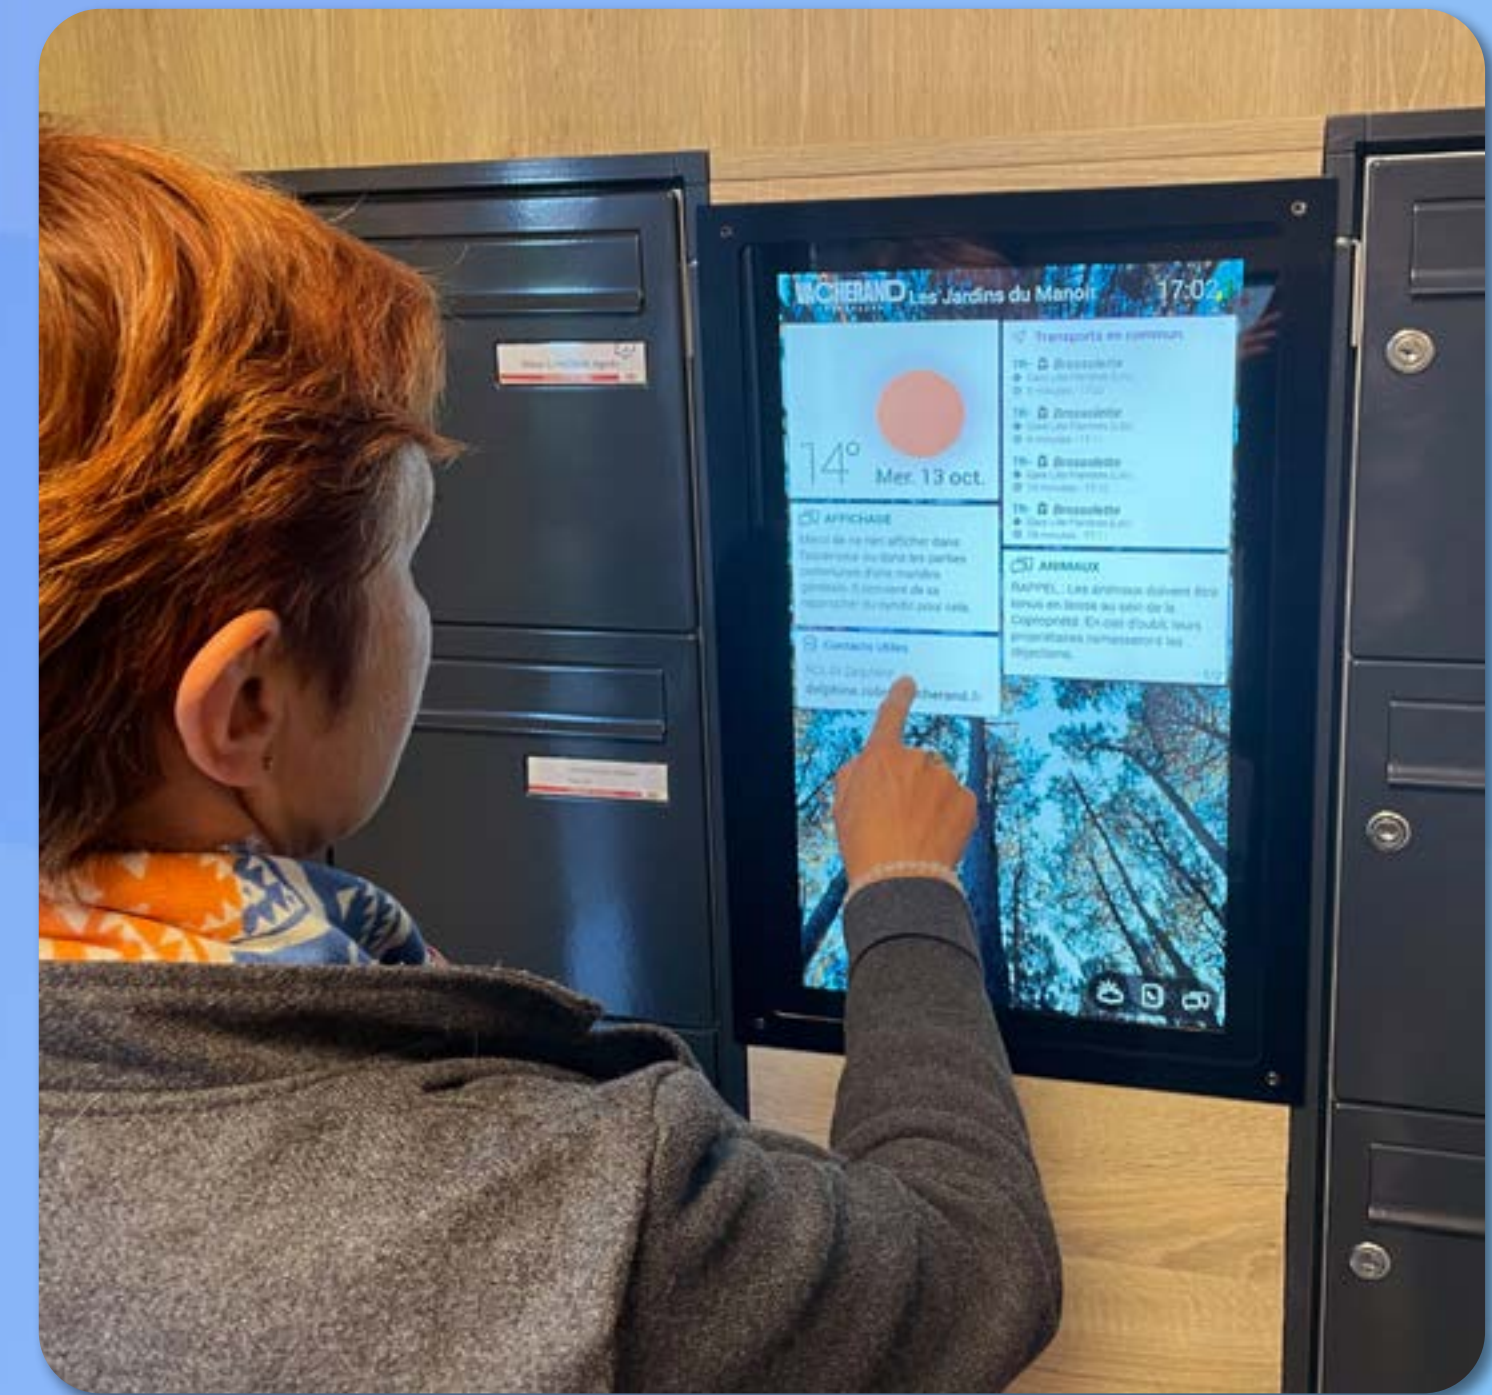

Manage all your screens remotely and in real-time via the free CLOUD portal – send updates to your entire portfolio, from anywhere 24/7/365.

NACD Limited is on hand to provide free training sessions for all IPNOTICEBOARD™ users.

NACD

ACCESS ■ COMMUNICATIONS ■ CCTV

estimating@nacd.co.uk
www.nacd.co.uk