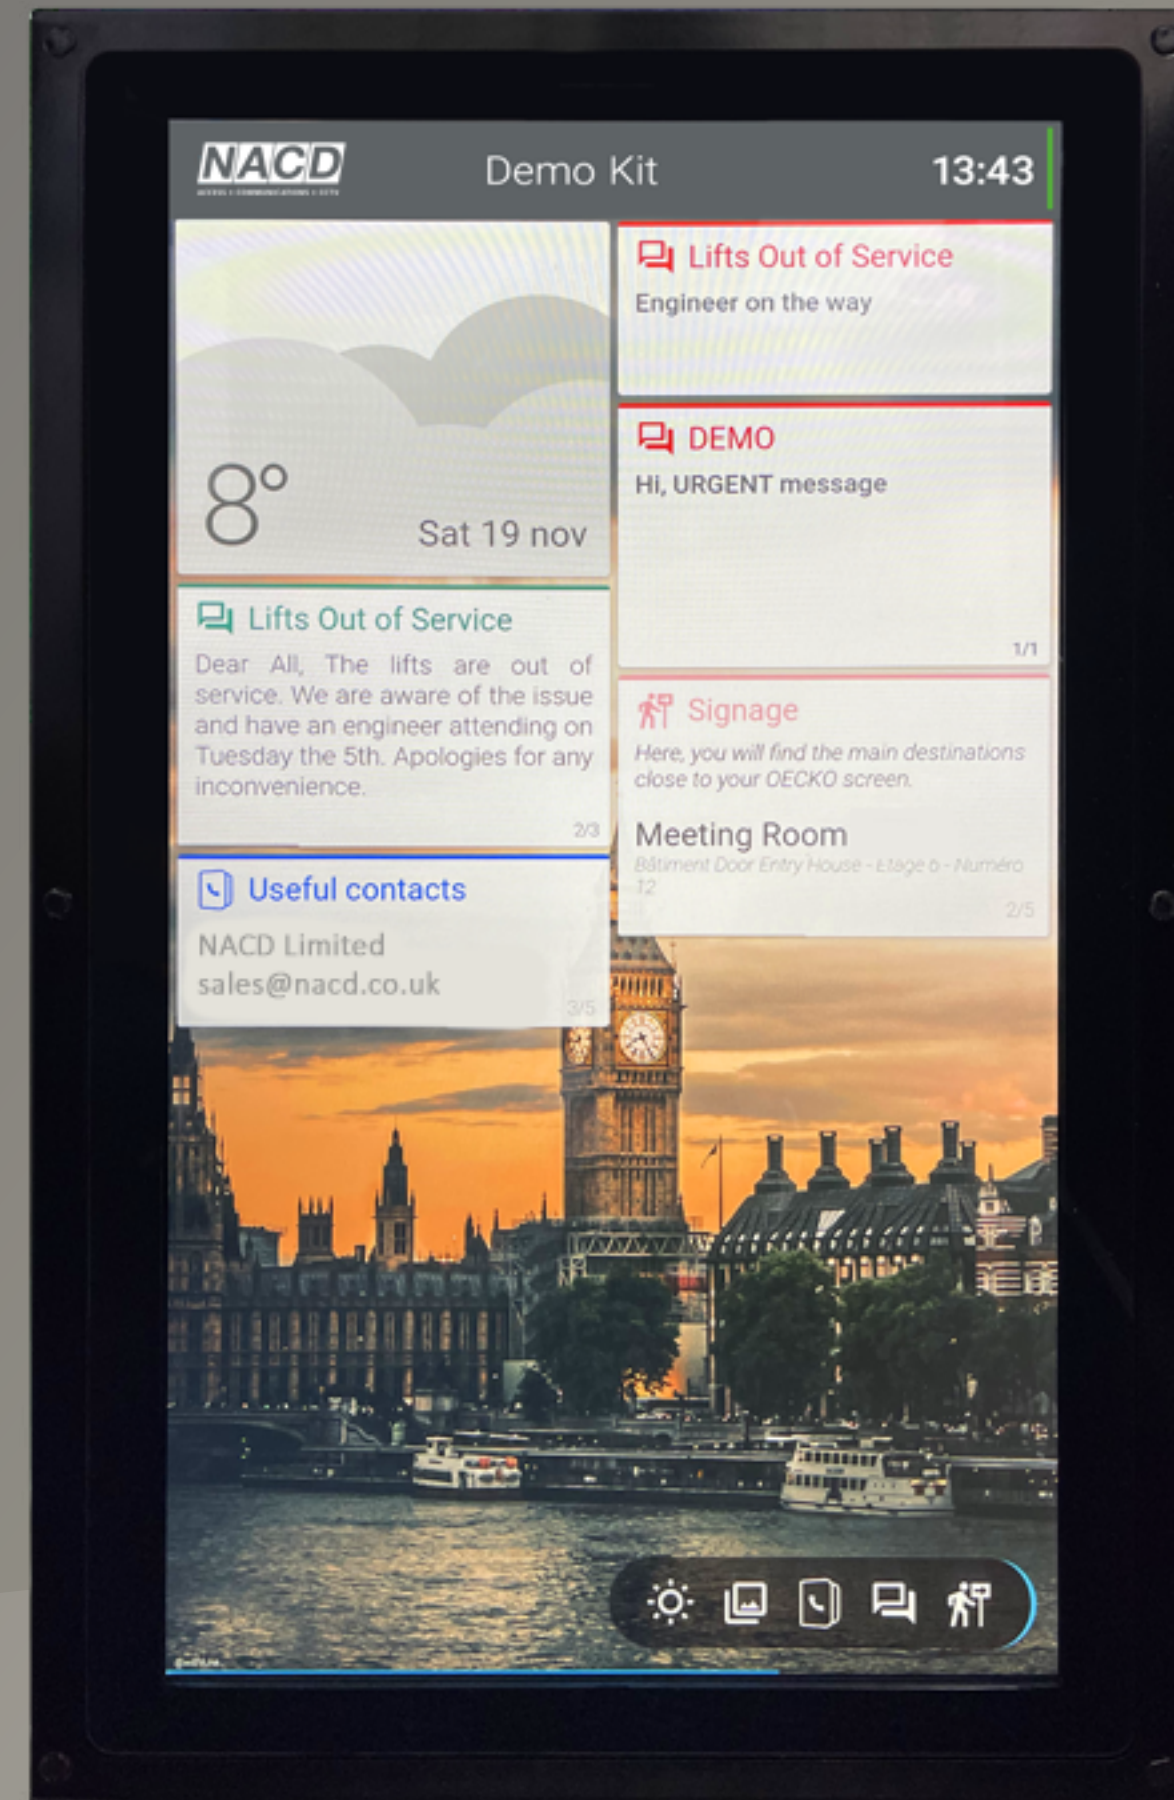

Signage

- Display companies located in a shared office block and direct visitor how to get there

Company NACD Limited

- *Communication Street - Floor 4*

Messages

Inform visitors without creating visuals - just send them a message.

Useful Contacts

Provide your visitors with the ability to easily access important contacts

Contents

43" screen

21" screen

Two screen sizes, one goal

Whether you are looking for simple aesthetic integration in a public space, increased protection against vandalism or outdoor installation, IPNOTICEBOARD will have a model.

- HD display
- High luminosity
- Capacitive touch
- Anti-vandal resistance IK6 (IK8)
- Anti-vandal screws
- 4G subscription (optional)

43" screen
FLUSH

 4G LTE
Integrated

 Shock
resistant

 External
applications