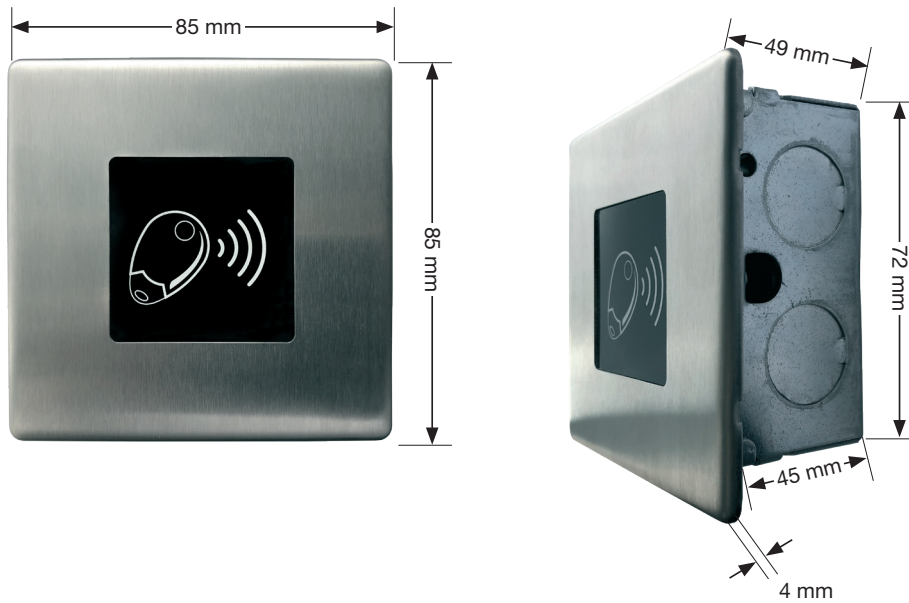

ANTI-CLONE GUARANTEE
ONLY FOR NORALSY BATICONNECT & IPGUARD SYSTEMS

NOTES

Surface BS316 grade s.steel anti-vandal proximity reader PX11-1GS.

Operate in conjunction with EVE196-X3-RS door control units, BATICONNECT® Cloud.

ANTI-CLONE GUARANTEE
ONLY FOR NORALSY BATICONNECT & IPGUARD SYSTEMS

NOTES

Flush flanged BS316 grade s.steel anti-vandal externally rated proximity reader.

Operate in conjunction with EVE196-X3-RS door control units, BATICONNECT® CLOUD.

PX11-MK1G-BSS Internal Proximity Reader, Brushed Stainless Colour Finish

Q N° 410RS

PX11-MK1G-BSS

BATICONNECT® CLOUD
MIFARE Technology Proximity Reader
brushed stainless colour finish

Internal flush only

24/7/365 REAL-TIME
CLOUD MANAGEMENT
baticonnect.com

ANTI-CLONE GUARANTEE
ONLY FOR NORALSY BATICONNECT & IPGUARD SYSTEMS

NOTES

1. MK Aspect range plates (selection of).
2. Standard 1G flush embedding box 45mmD.

Flush internal proximity reader, brushed stainless colour finish PX11-MK1G-BSS.