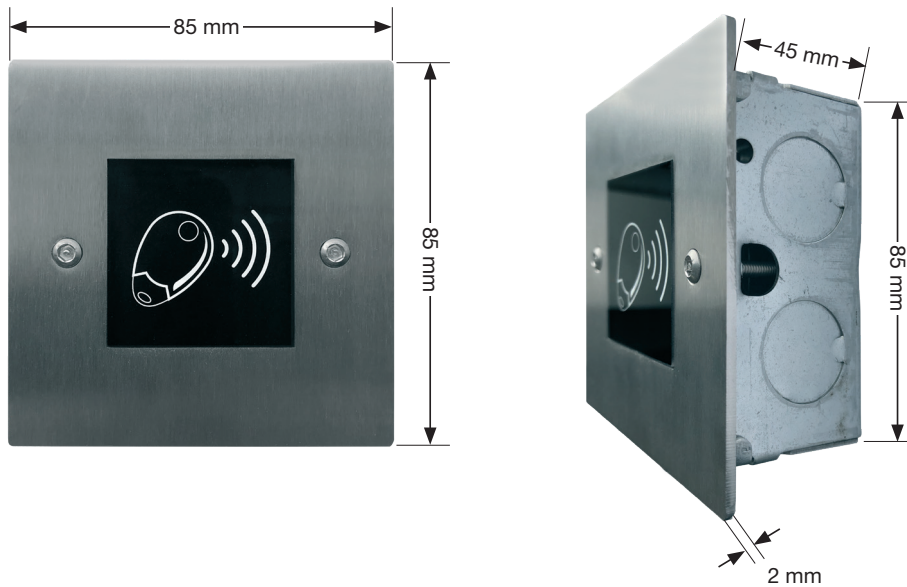

PX11-1GF Anti-Vandal Proximity Reader, Flush

Q N° 425RS

PX11-1GF

**BATICONNECT® CLOUD
MIFARE Technology Proximity Reader**

**Internal & External
(under cover / not exposed to rain)**

24/7/365 REAL-TIME
CLOUD MANAGEMENT
baticonnect.com

ANTI-CLONE GUARANTEE
ONLY FOR NORALSY BATICONNECT & IPGUARD SYSTEMS

NOTES

Standard 1G flush embedding box 45mmD.

Flush BS316 grade s.steel anti-vandal proximity reader
PX11-1GF.

Operate in conjunction with EVE196-X3-RS door control
units, BATICONNECT® Cloud.

PX11-1GS Anti-Vandal Proximity Reader, Surface

Q N° 426RS

PX11-1GS SURFACE

FRONT VIEW

SIDE VIEW

**BATICONNECT® CLOUD
MIFARE Technology Proximity Reader**

Externally rated.

24/7/365 REAL-TIME
CLOUD MANAGEMENT
baticonnect.com

ANTI-CLONE GUARANTEE
ONLY FOR NORALSY BATICONNECT & IPGUARD SYSTEMS

NOTES

Surface BS316 grade s.steel anti-vandal proximity reader PX11-1GS.

Operate in conjunction with EVE196-X3-RS door control units, BATICONNECT® Cloud.