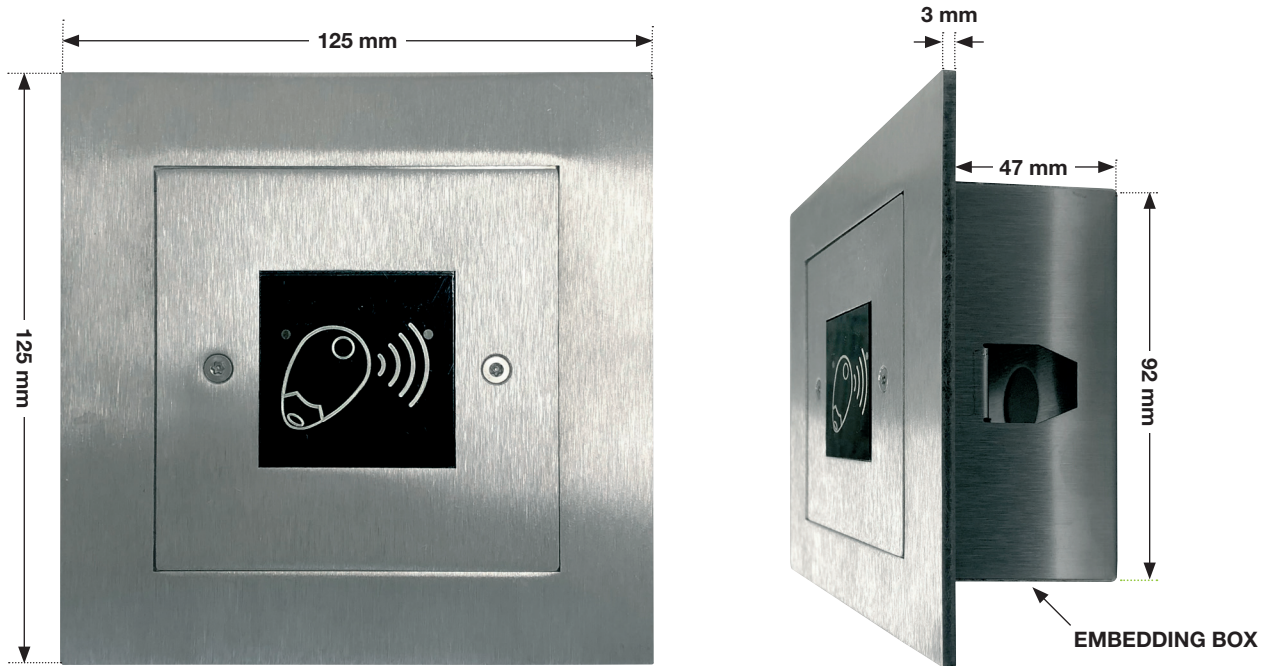

ANTI-CLONE GUARANTEE
ONLY FOR NORALSY BATICONNECT & IPGUARD SYSTEMS

NOTES

Standard 1G flush embedding box 45mmD.

Flush BS316 grade s.steel anti-vandal proximity reader
PX11-1GF.

Operate in conjunction with EVE196-X3-RS door control
units, BATICONNECT® Cloud.

ANTI-CLONE GUARANTEE
ONLY FOR NORALSY BATICONNECT & IPGUARD SYSTEMS

NOTES

Surface BS316 grade s.steel anti-vandal proximity reader PX11-1GS.

Operate in conjunction with EVE196-X3-RS door control units, BATICONNECT® Cloud.

PX11-125F Externally Rated Anti-Vandal Proximity Reader, Flush Flanged

Q N° 427RS

PX11-125F

**BATICONNECT® CLOUD
MIFARE Technology Proximity Reader**

24/7/365 REAL-TIME
CLOUD MANAGEMENT
baticonnect.com

Dimensions (mm): Backbox 92H x 92W x 47D
Facia 125H X 125W