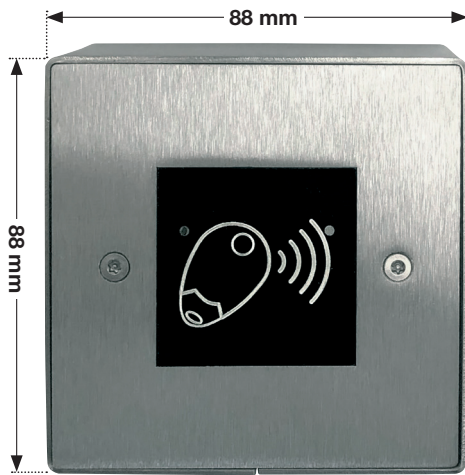

ANTI-CLONE GUARANTEE
ONLY FOR NORALSY BATICONNECT & IPGUARD SYSTEMS

NOTES

Standard 1G flush embedding box 45mmD.

Flush BS316 grade s.steel anti-vandal proximity reader
PX11-1GF.

Operate in conjunction with EVE196-X3-RS door control
units, BATICONNECT® Cloud.

PX11-1GS Anti-Vandal Proximity Reader, Surface

Q N° 426RS

PX11-1GS SURFACE

FRONT VIEW

SIDE VIEW

**BATICONNECT® CLOUD
MIFARE Technology Proximity Reader**

Externally rated.

24/7/365 REAL-TIME
CLOUD MANAGEMENT
baticonnect.com

ANTI-CLONE GUARANTEE
ONLY FOR NORALSY BATICONNECT & IPGUARD SYSTEMS

NOTES

Surface BS316 grade s.steel anti-vandal proximity reader PX11-1GS.

Operate in conjunction with EVE196-X3-RS door control units, BATICONNECT® Cloud.