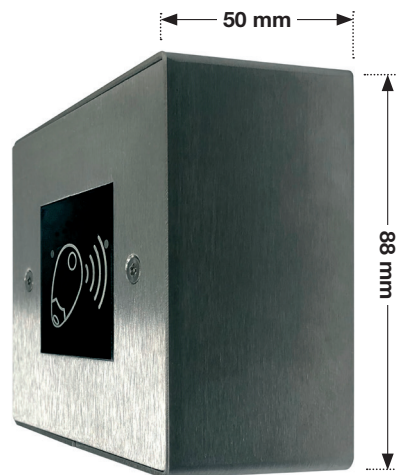

PX11-1GF Anti-Vandal Proximity Reader, Flush

Q N° 425RS

PX11-1GF

**BATICONNECT® CLOUD
MIFARE Technology Proximity Reader**

**Internal & External
(under cover / not exposed to rain)**

24/7/365 REAL-TIME
CLOUD MANAGEMENT
baticonnect.com

ANTI-CLONE GUARANTEE
ONLY FOR NORALSY BATICONNECT & IPGUARD SYSTEMS

NOTES

Standard 1G flush embedding box 45mmD.

Flush BS316 grade s.steel anti-vandal proximity reader
PX11-1GF.

Operate in conjunction with EVE196-X3-RS door control
units, BATICONNECT® Cloud.

PX11-1GS Anti-Vandal Proximity Reader, Surface

Q N° 426RS

PX11-1GS SURFACE

FRONT VIEW

SIDE VIEW

**BATICONNECT® CLOUD
MIFARE Technology Proximity Reader**

Externally rated.

24/7/365 REAL-TIME
CLOUD MANAGEMENT
baticonnect.com

ANTI-CLONE GUARANTEE
ONLY FOR NORALSY BATICONNECT & IPGUARD SYSTEMS

NOTES

Surface BS316 grade s.steel anti-vandal proximity reader PX11-1GS.

Operate in conjunction with EVE196-X3-RS door control units, BATICONNECT® Cloud.