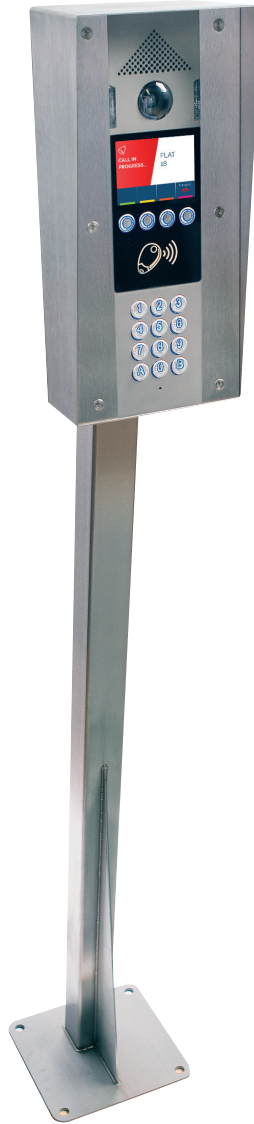

IPGUARD® 4G/IP/GSM Visitor Panel, Post Mounted

Q N° 5710

IPGUARD® 4G/IP/GSM Visitor Panel, Post Mounted

DIMENSIONS

IPGUARD: 355mmH x 165mmW x 80mmD (bottom), 110mmD (top)
POSTC: 1.15m to centre of mounting plate

- Anti-vandal BS316 stainless steel
- 4G/IP/GSM communications
- Calls up to 3 landline or mobile numbers per dwelling
- Cloud based programming – no software required
- Illuminated colour digital display
- High resolution camera, viewable on Apple & Android smartphones and tablets using the free app
- Integral proximity reader

- Equality Act 2010 compliant
- Large 15.6mm dia. braille embossed buttons with 8mm illuminated digits
- Voice output messages, visual icon messages
- 3000 call capacity
- Mobile Access™
- Friends and family feature
- Dedicated tablet feature