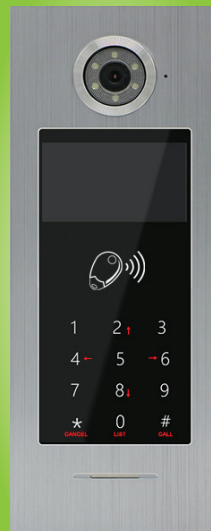

IPVIEW® TOUCH
INTERNAL