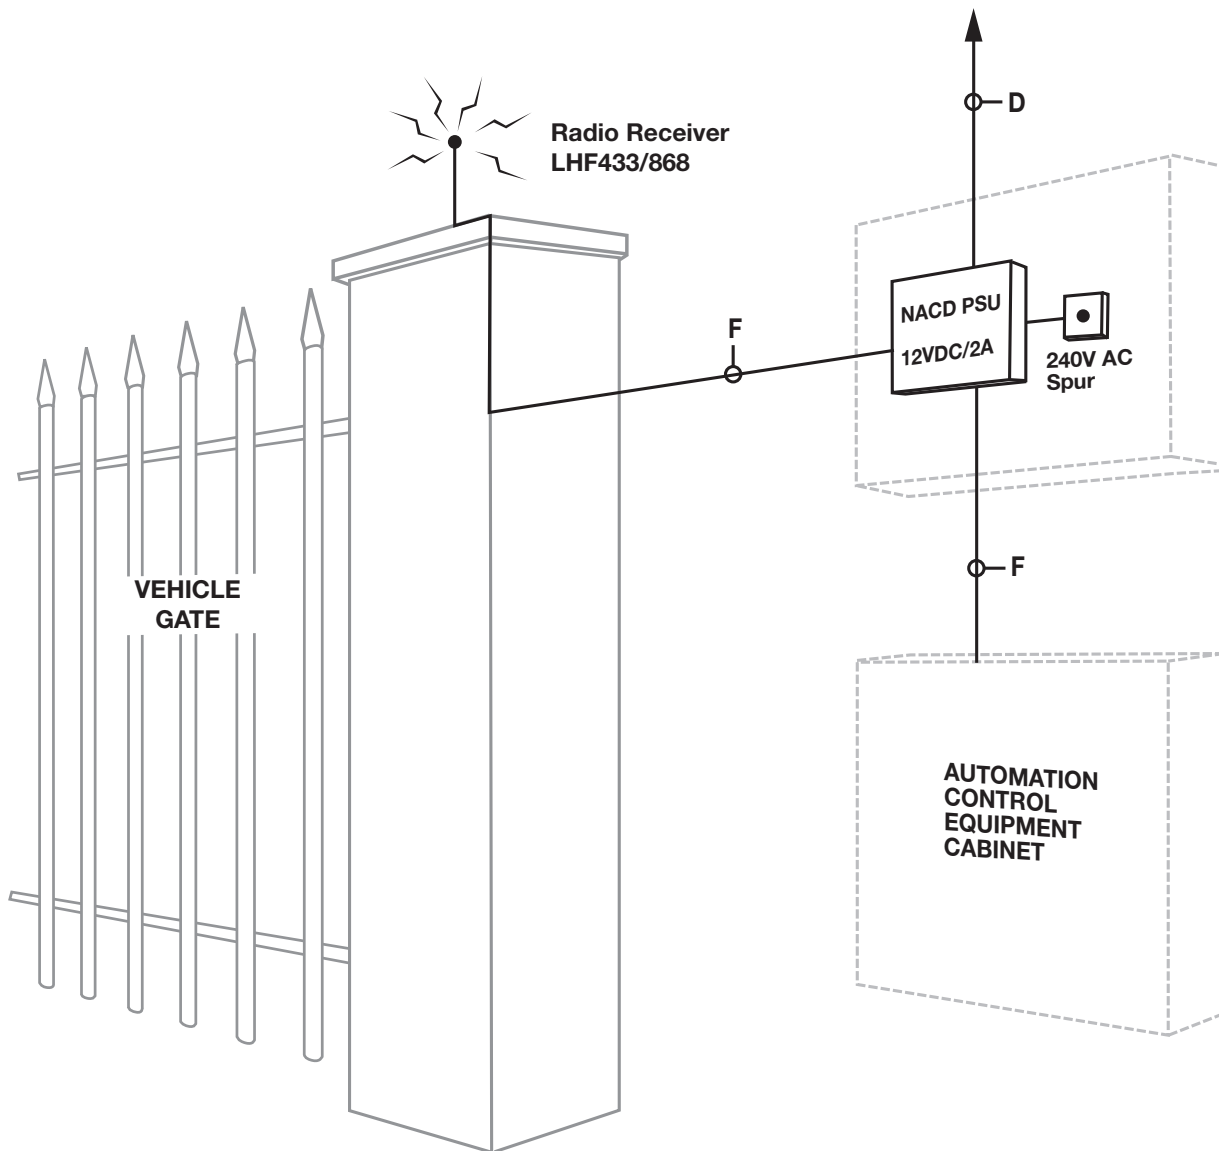

**LHF433/868 Radio Receiver, BATICONNECT CLOUD**

T N° 12010A

**LHF433/868 is part of a larger NACD access control network.**

Connects directly to an IPGUARD panel (D2 bus), or to an EVE196-X3-RS control unit (D2 bus) on the network. The LHF433/868 is just another device on the GSM modem to BATICONNECT CLOUD.

**CABLING**

- D** Class E (CAT6) U/UTP
- F** Class E (CAT6) U/UTP x 2no

**24/7/365**  
www.baticonnect.com