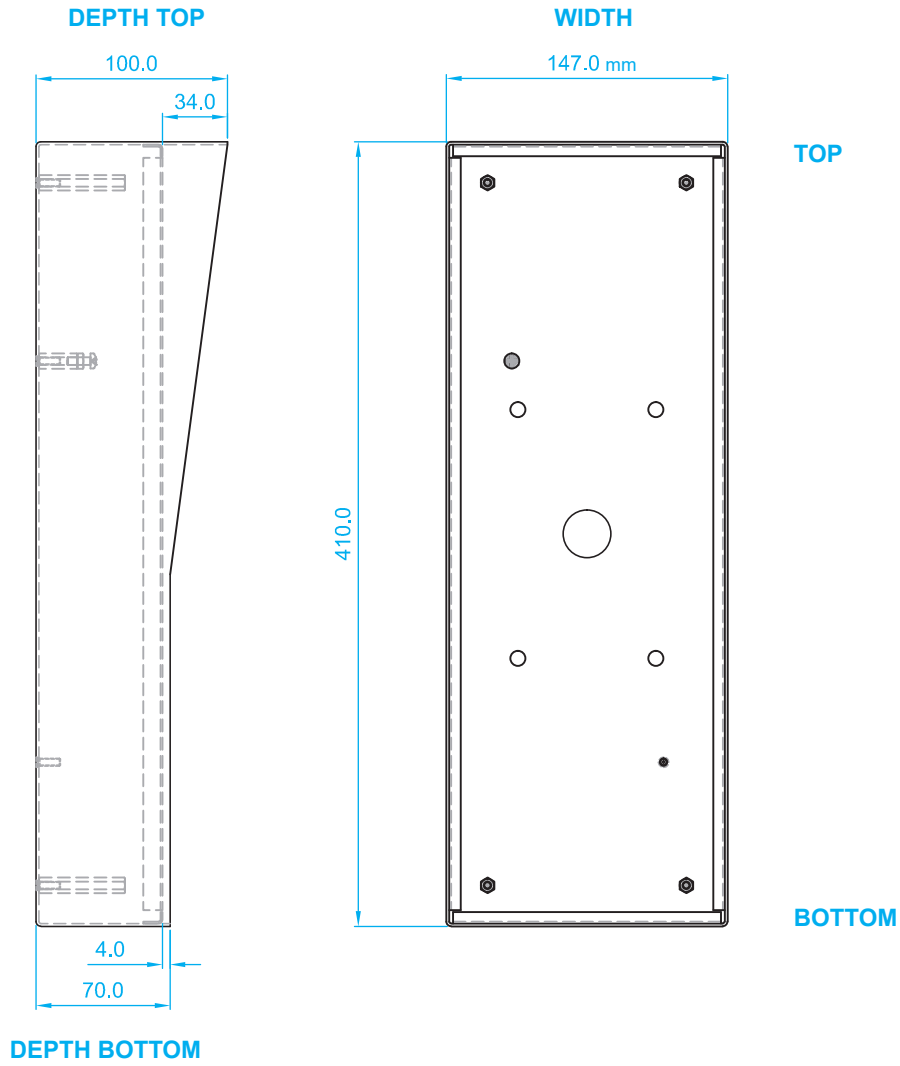

# Infiniti Hooded Surface Housing

IPI-DS-HSBB-V1

IPI-DS-HSBB-V1

STAINLESS STEEL ANTI-VANDAL HOODED SURFACE HOUSING

**SIDE**

**ANGLED**

**FRONT**

**REAR**

BS316-GRADE STAINLESS STEEL HOODED SURFACE HOUSING  
FOR INFINITI FULL IP PoE VIDEO PANEL RANGE PRESET FOR POST MOUNTING.

ACCESS ■ COMMUNICATIONS ■ CCTV

+44 (0)1442 211848  
 estimating@nacd.co.uk

www.nacd.co.uk  
 f in nacdltd